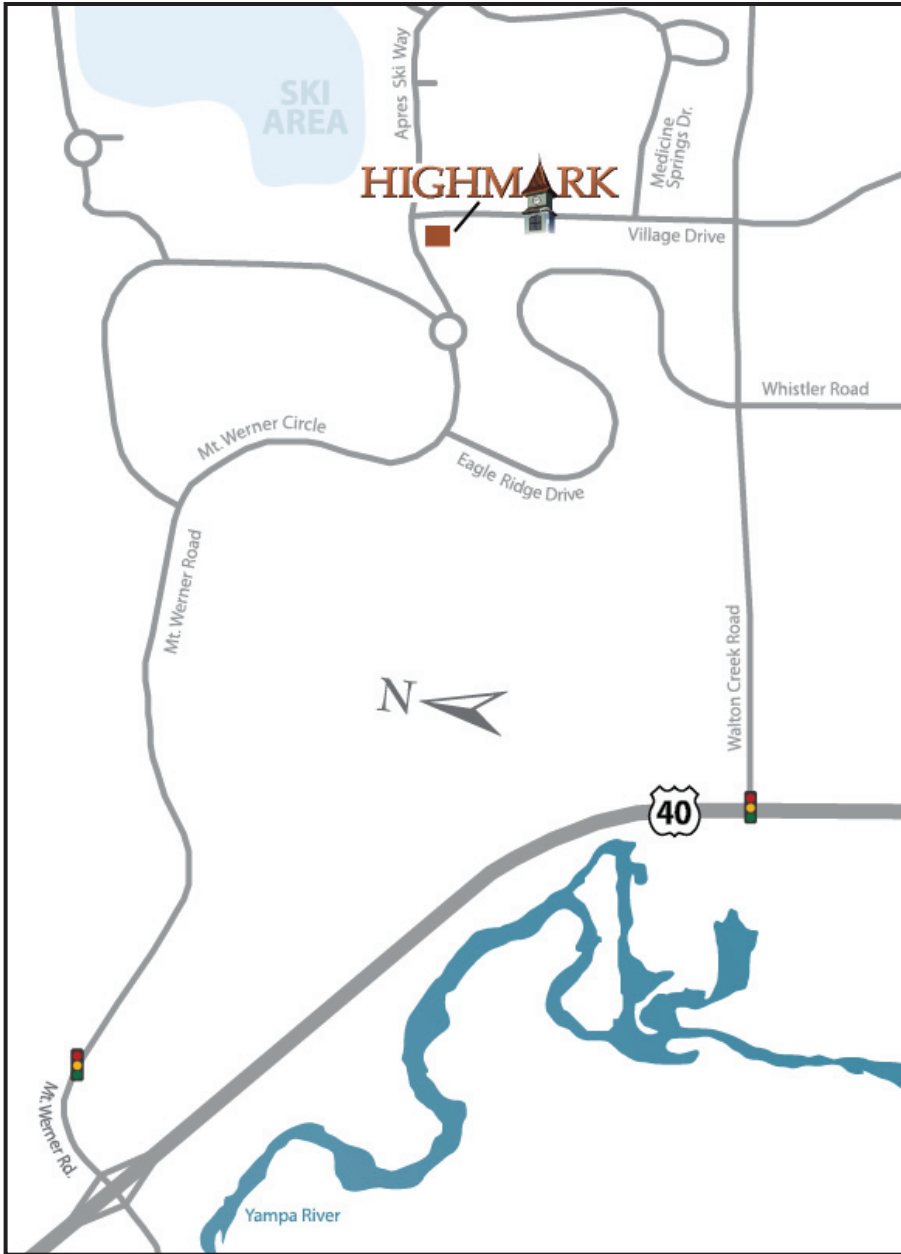

HIGHMARK

STEAMBOAT SPRINGS
LUXURY MOUNTAIN RESIDENCES

CHECK-IN

WESTBOUND HWY 40 - Turn Right on Walton Creek Road. Proceed approximately 1/4 mile and turn left on Village Drive. Highmark Steamboat is located on the left side of the road at the corner of Village Drive and Apres Ski Way.

EASTBOUND HWY 40 - Drive through downtown Steamboat and past Mt. Werner Road. At the next Stop Light, turn left on Walton Creek Road. Proceed approximately 1/4 mile and turn left on Village Drive. Highmark Steamboat is located on the left side of the road at the corner of Village Drive and Apres Ski Way.